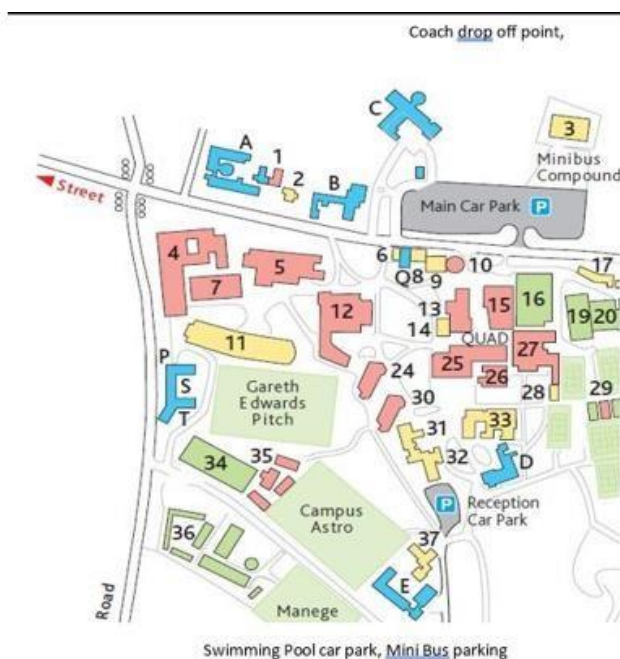

Dear families,

Re: Science Week

24th February 2023

Year 6 have been invited to Millfield on **Wednesday 15th March**, for an afternoon with Longleat Safari Park. During this session, the children will have the opportunity to encounter live animals, and build on their previous learning about animal adaptations.

Due to the cost of coaches, we are not able to provide transport for this session, therefore you will need to arrange both drop off and collection of your child.

This session will run from 2pm – 3pm. In order to get the maximum from this session, we have been asked to arrive at the main carpark on Butleigh road, Millfield campus by 1.45pm where Mrs B will be waiting for them.

Following this session, you can collect your child from the main car park at 3pm, where Mrs B will be waiting with them.

Please complete this form:

[FORM](#)

Many thanks,

Mrs Brogden
Class Teacher

Headteacher: Laura Constanza
Deputy Headteacher: Hannah Lintern