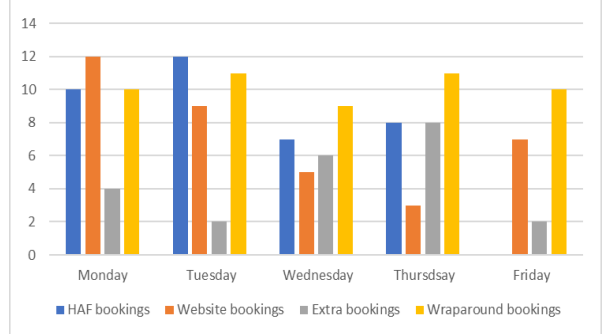

### Christmas Active Camp feedback and statistics

Countess Gytha Attendance

I love the inflatable! I hope it's here next time

BMA Attendance

Catcott Bookings

Nerf is my favourite! I love shooting the guns

Shepton Bookings