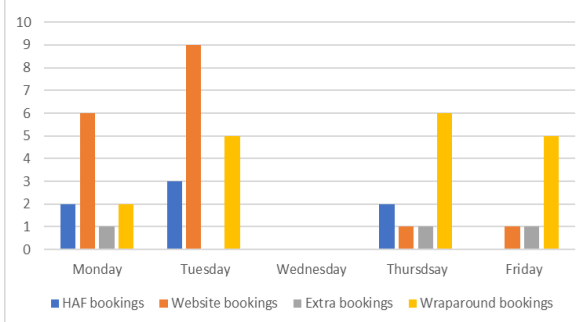

### Christmas Active Camp feedback and statistics

Countess Gytha Attendance

I love the inflatable! I hope it's here next time

BMA Attendance

Catcott Bookings

Nerf is my favourite! I love shooting the guns

Shepton Bookings