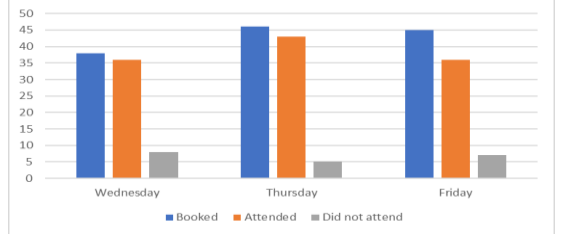

### Christmas Active Camp feedback and statistics

Countess Gytha Attendance

I love the inflatable! I hope it's here next time

BMA Attendance

Catcott Bookings

Nerf is my favourite! I love shooting the guns

Shepton Bookings