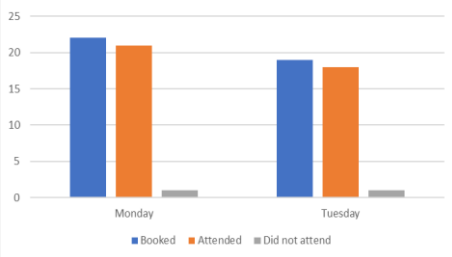

Quality coaching at Affordable Prices

Christmas Active Camp feedback and statistics

Countess Gytha Attendance