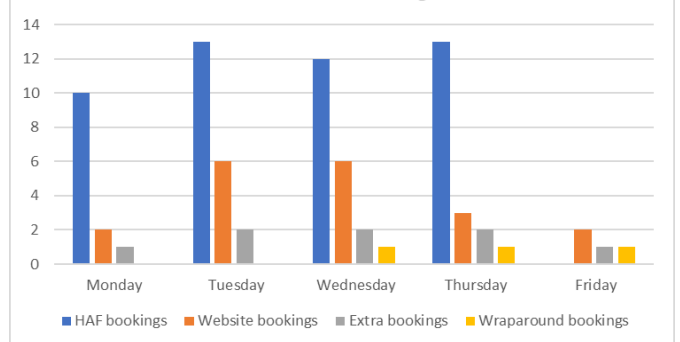

Fairlands Bookings