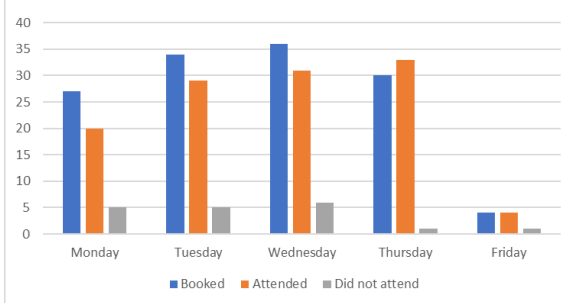

St Bens Attendance