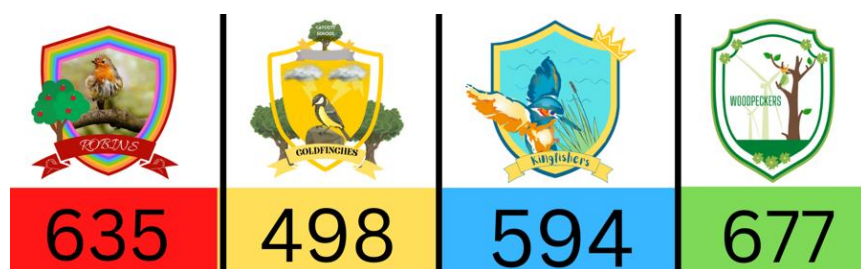

House Points (10.03.25 – 14.03.25)

Attendance (10.03.25 – 14.03.25)

92.95% - Whole School Attendance

This week's attendance information:

- Reception: 97.69%
- Year 1&2: 94.83%
- Year 3: 87.39%
- Year 4: 93.7%
- Year 5&6: 92.7%

Houses –

- Robins 95.71%
- Goldfinches 82.86%
- Kingfishers 95.33%
- Woodpeckers 95.76%

Kind regards

Laura Constanza

Headteacher